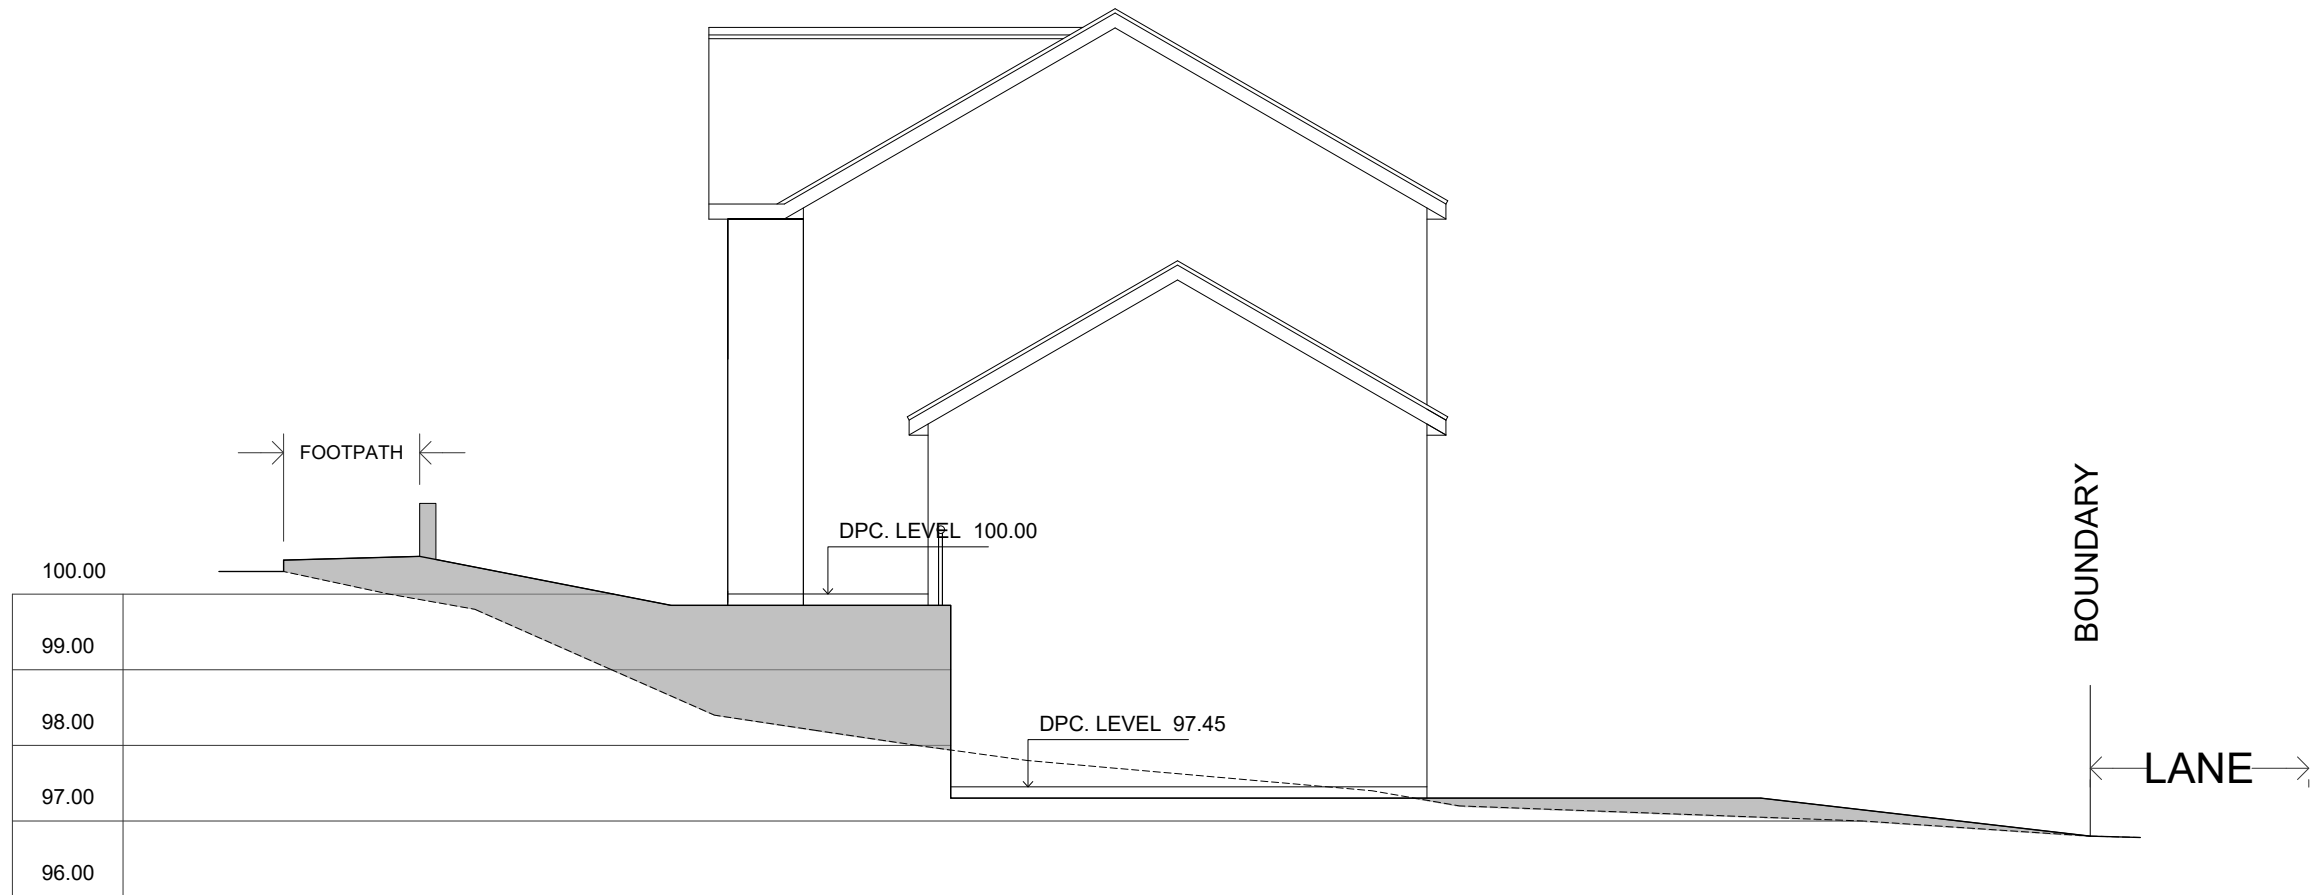

SECTION A.A.

SECTION B.B.

<b>k.j.lloyd</b> AADip. RIBA CHARTERED ARCHITECT		49 Coed Y Pla, Llanbradach Caerphilly, CF83 3PT	
PROJECT PROPOSED DWELLINGS LAND TO THE SOUTH OF CANAL SIDE HOUSE PLEASANT VIEW ABERFAN CF48 4PQ		SCALE 1:100 @ A3	DATE MAY 2025
DRAWING SITE SECTIONS		DRAWN KL	DRG. NO. SX.01

THIS DRAWING IS COPYRIGHT