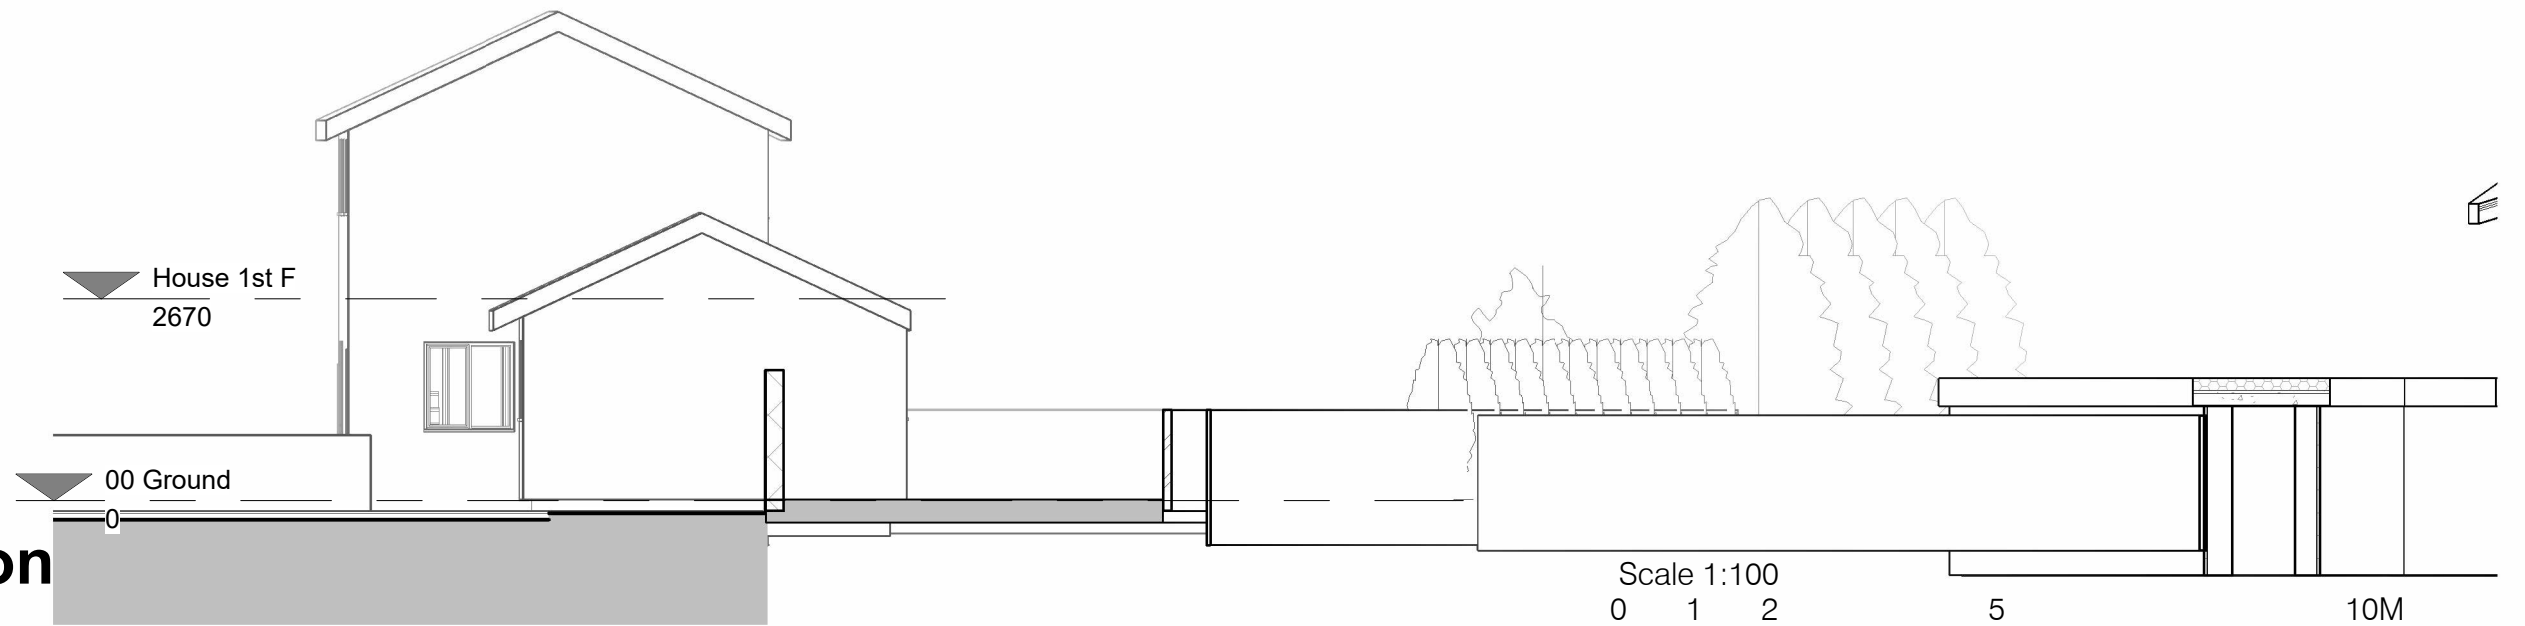

South Elevation

1 : 100

West Elevation

1 : 100

Revision	Date	Description	Issued

This drawing is covered by copyright which remains with DPH Architect Ltd. and must not be reproduced in any form without their express permission. This drawing should not be scaled for construction purposes, use figured dimensions only.

Client			
MATTHEW PHILIPS			
Project			
63 BRECON RISE, PANT, MERTHYR TYDFIL, CF48 2EE			
Drawing			
EXISTING ELEVATIONS - SOUTH AND WEST			
Scale @ A3	Date	Drawn	Checked
1 : 100	08.05.2025	DPH	-
Job No.	Dwg No.	Revision	Status
140	EX 05		PLANNING