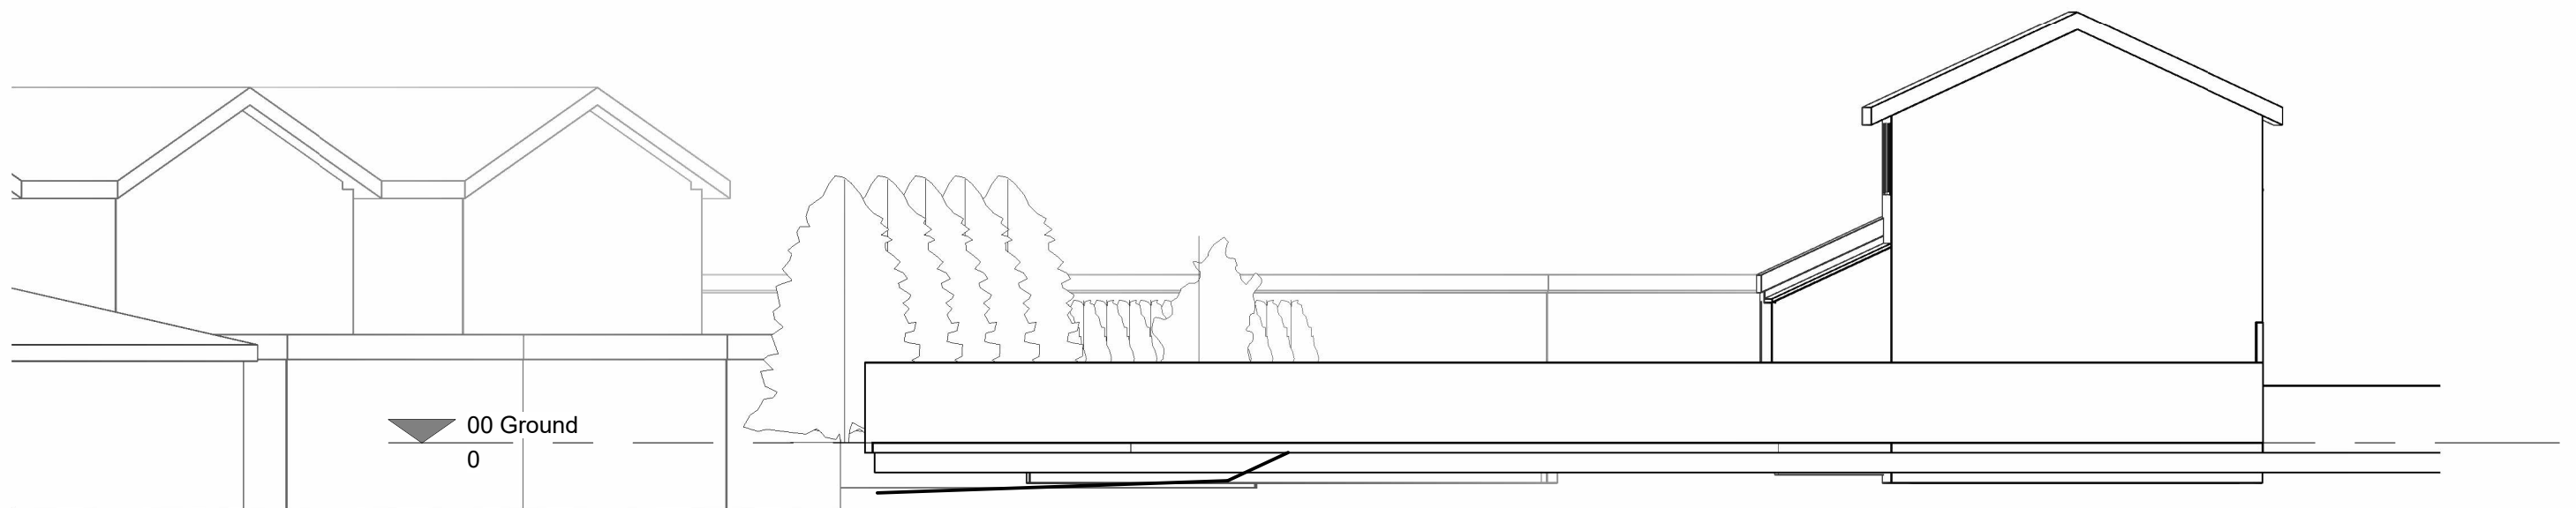

North Elevation

1 : 100

East Elevation

1 : 100

Revision	Date	Description	Issued

This drawing is covered by copyright which remains with DPH Architect Ltd. and must not be reproduced in any form without their express permission. This drawing should not be scaled for construction purposes, use figured dimensions only.

Client			
MATTHEW PHILIPS			
Project			
63 BRECON RISE, PANT, MERTHYR TYDFIL, CF48 2EE			
Drawing			
EXISTING ELEVATIONS - NORTH AND EAST			
Scale @ A3	Date	Drawn	Checked
1 : 100	08.05.2025	DPH	-
Job No.	Dwg No.	Revision	Status
140	EX 04		PLANNING