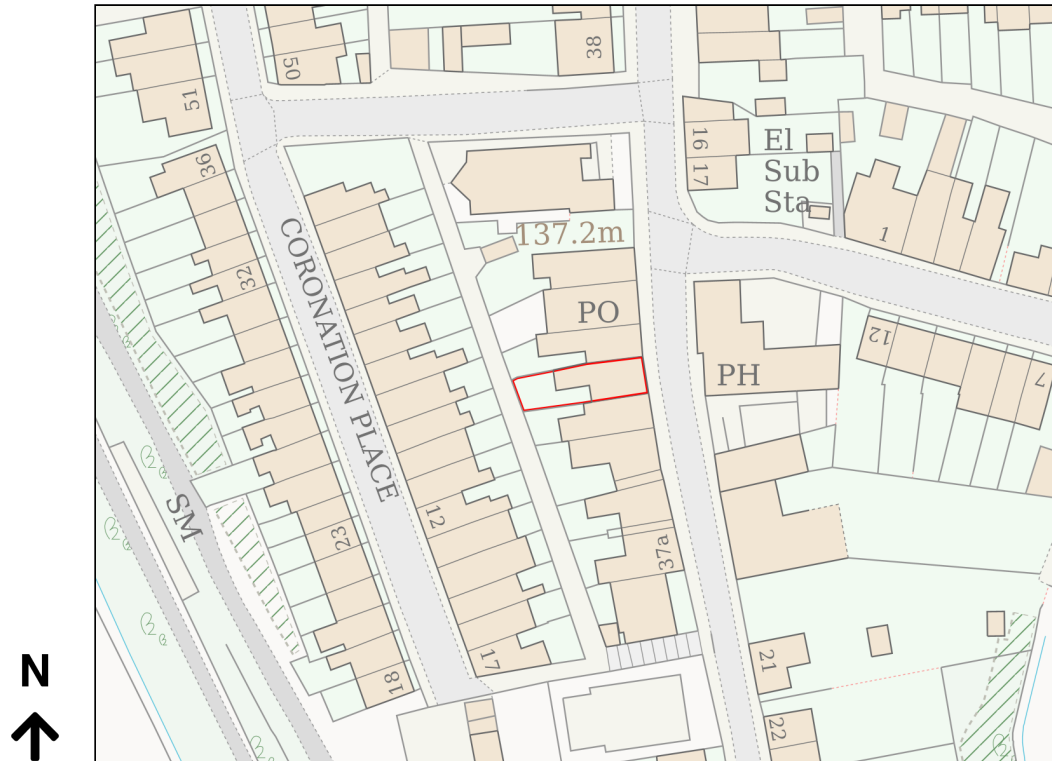

Location Plan

Site Address: Greenwich House, Aberfan Road, Aberfan, Merthyr Tydfil, CF48 4QN

Date Produced: 19-Feb-2026

Scale: 1:1250 @A4

Planning Portal Reference: PP-14491768v1