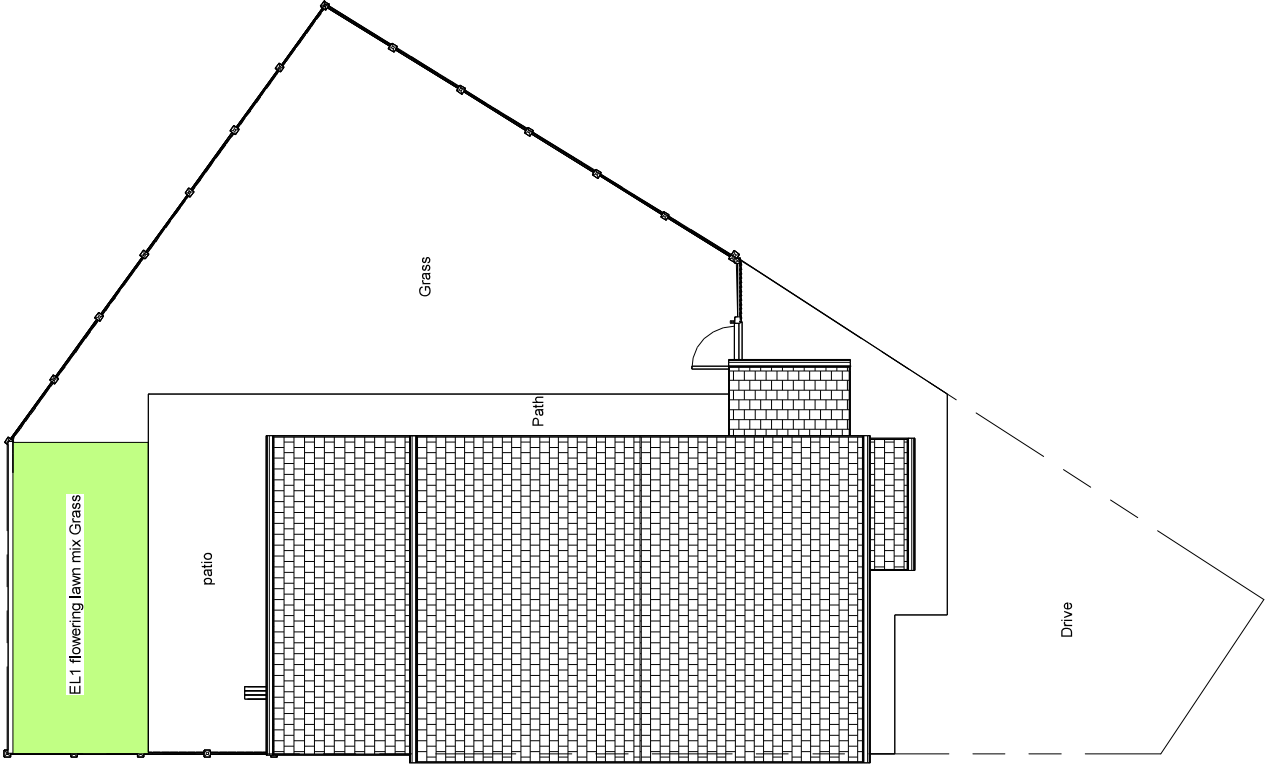

2 Proposed Site
1 : 100

INDIGO DESIGN (Part of 3dcadwales Ltd) 15 Ashlea Drive,
Mertyr Tydfil, CF47 0NY. Tel: 01685 365746 / Mob -
07340915216 Email: philip@3dcadwales.co.uk

This Drawing is Copyright,
Dimensions to be checked
on site and not scaled from
this drawing

PURPOSE OF ISSUE DRAWING NUMBER

Planning Approval CW-04

PROJECT Change of use of land & rear extension

SHEET

Site Plans

Address 20 Cae Wern, Ydyffach, Merthyr Tydfil,
CF48 1AE

Checked by JH Drawn by PH Scale (@ A3) 1 : 100

Rev/No	Issue	Description	Date
A			04/04/2025