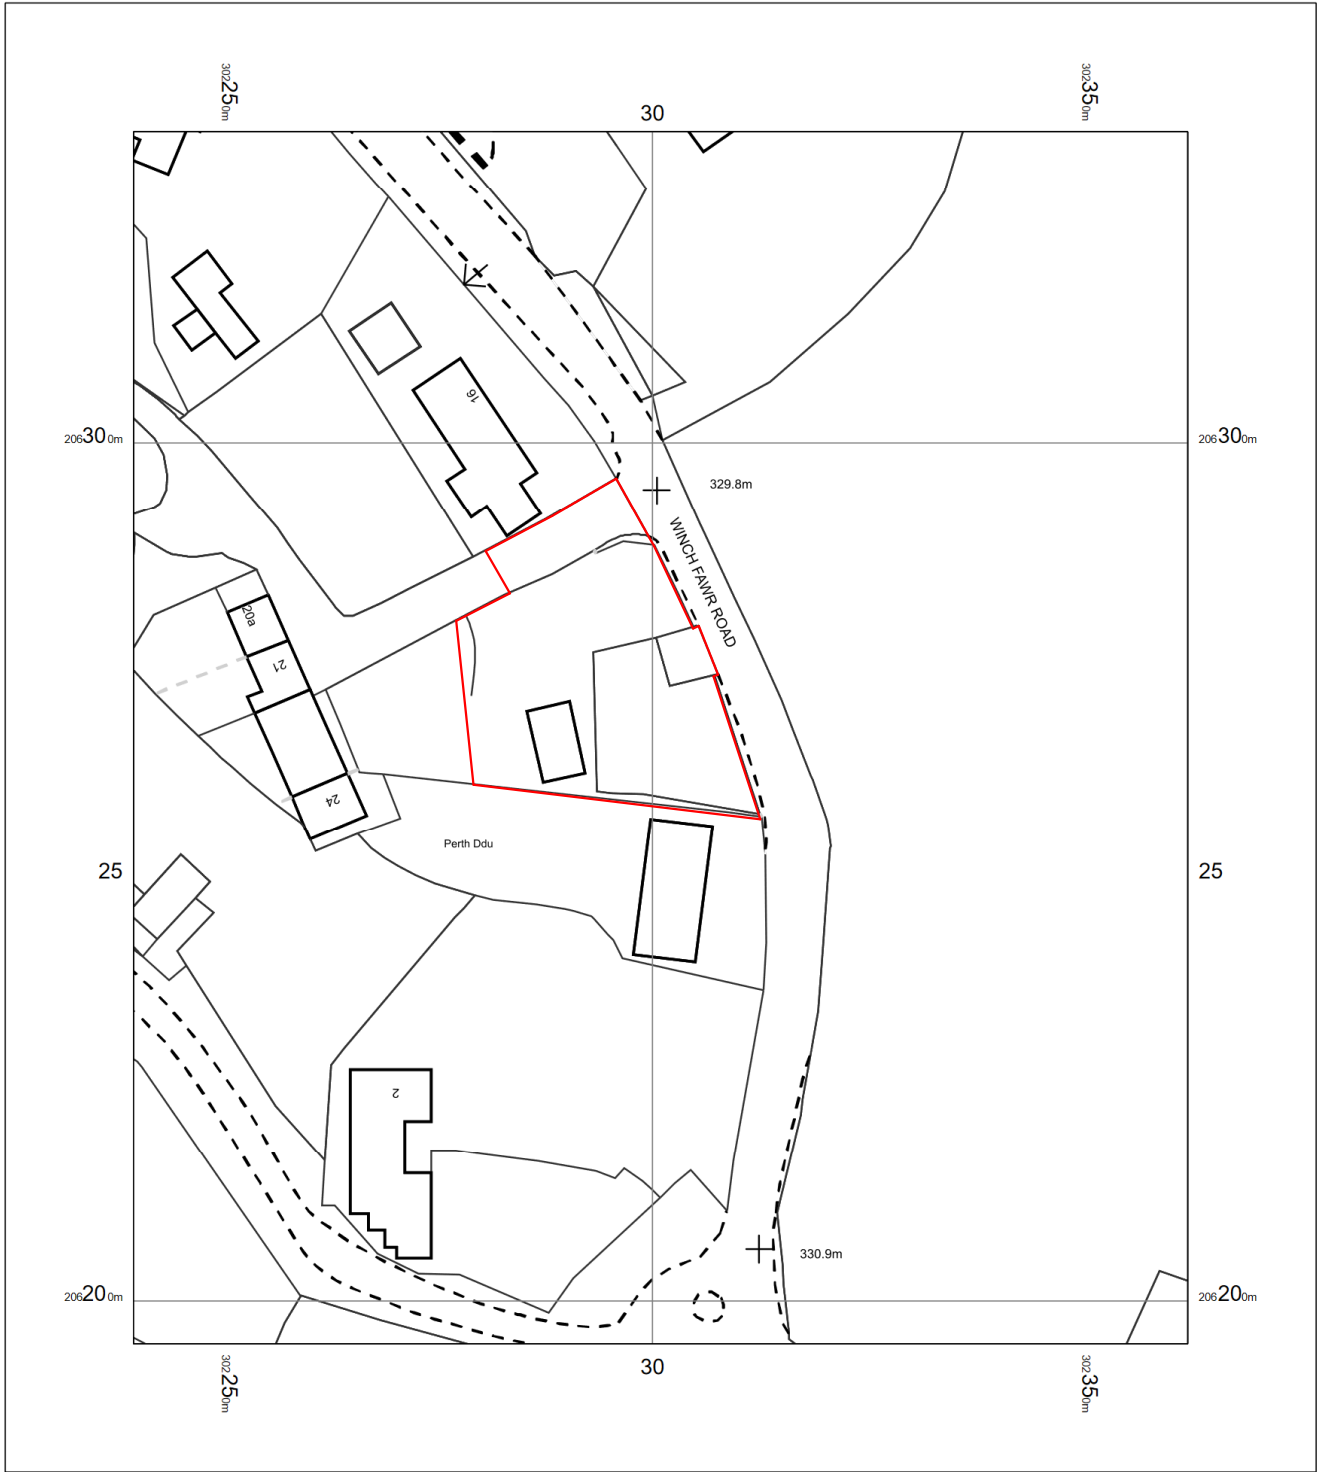

Land Fronting, Winchfawr Road, Merthyr Tydfil. CF48 1RD

1:1250 scale print at A4, Centre:
302301 E, 206266 N