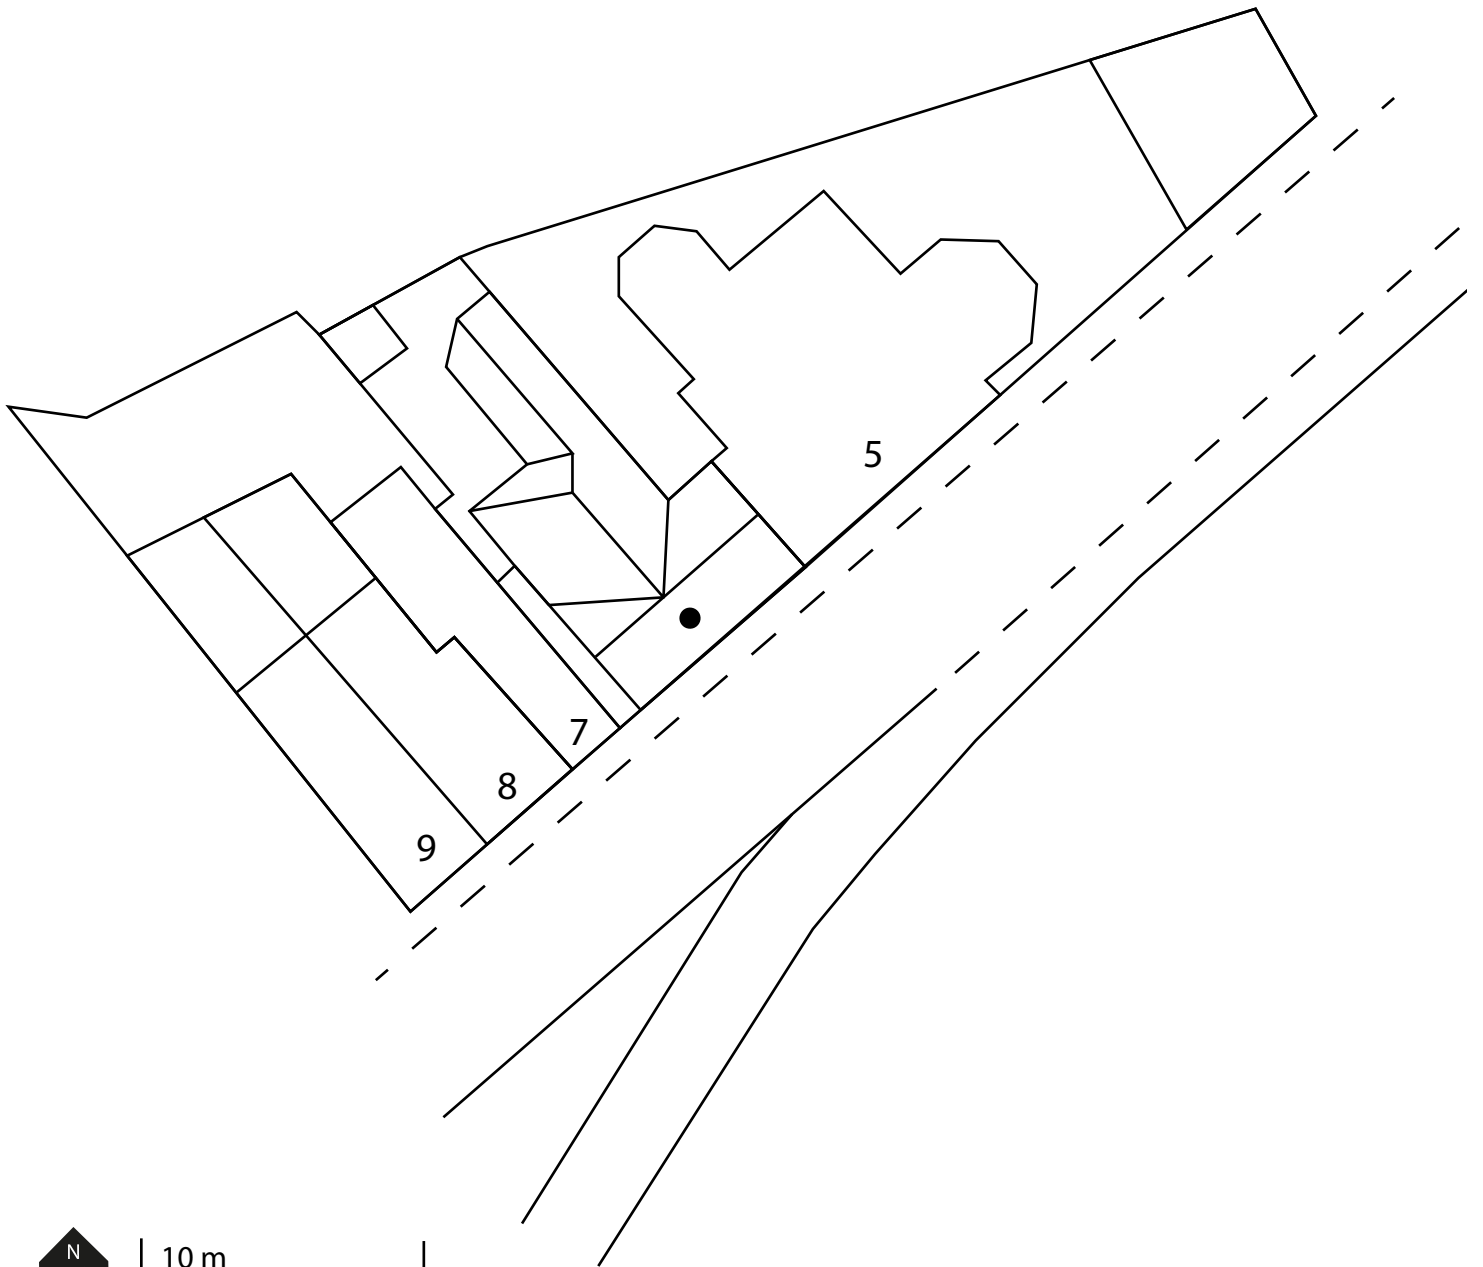

6 Abermorlais Terrace, Merthyr Tydfil CF47 8HU

PROPOSED

VELUX GGL Roof Window
Manual, Centre-pivot
BK04 47 X 98 CM

EXISTING