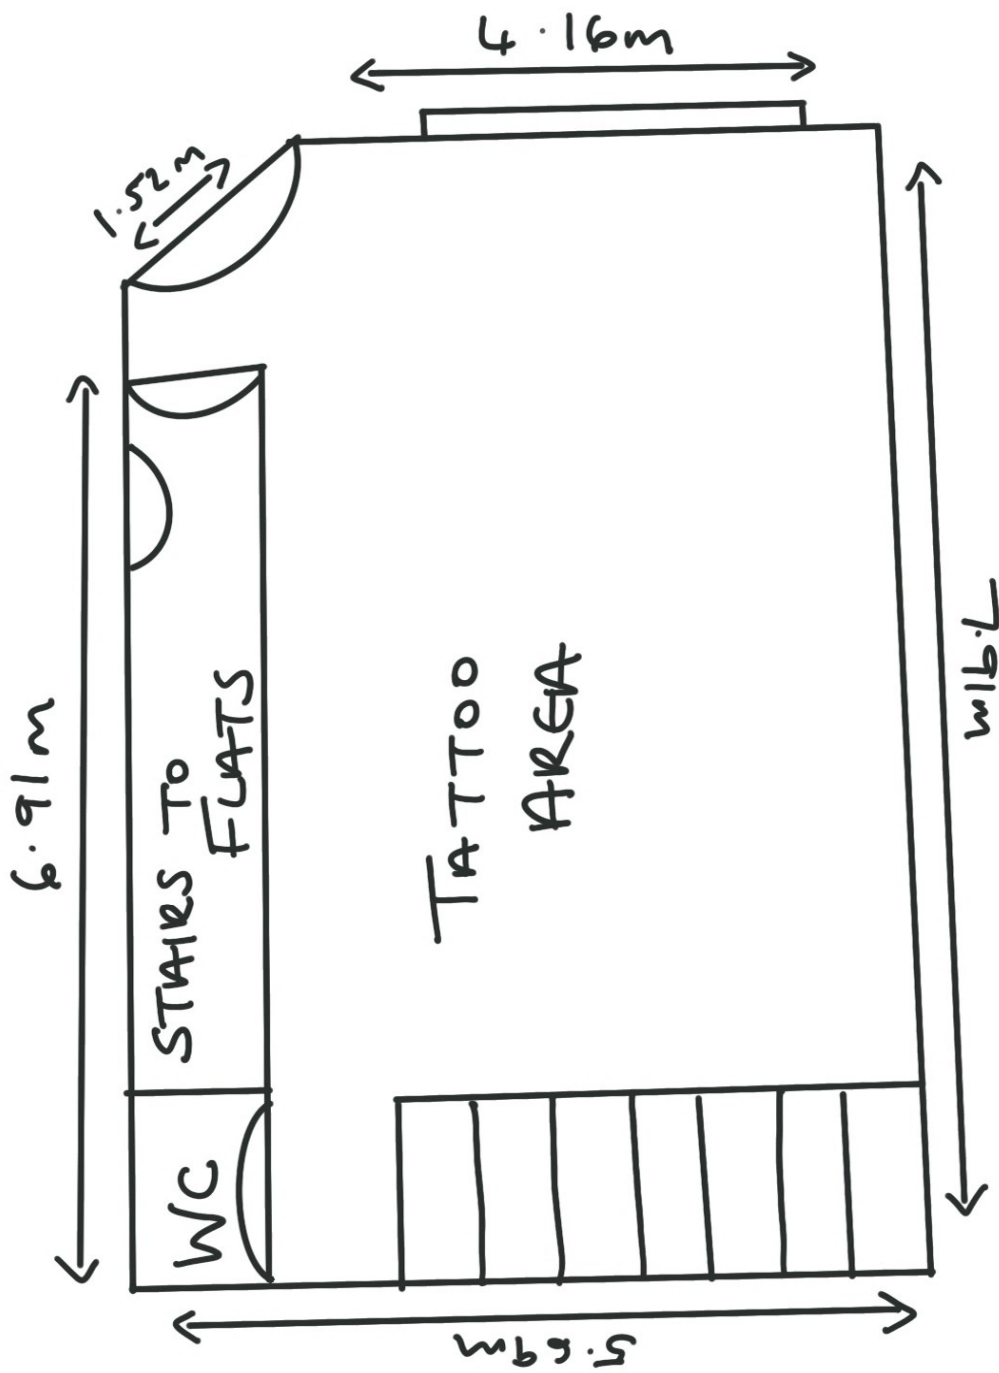

GOOD NEIGHBOUR TATTOO

Ground Floor

SCALE
APPROX 1:100